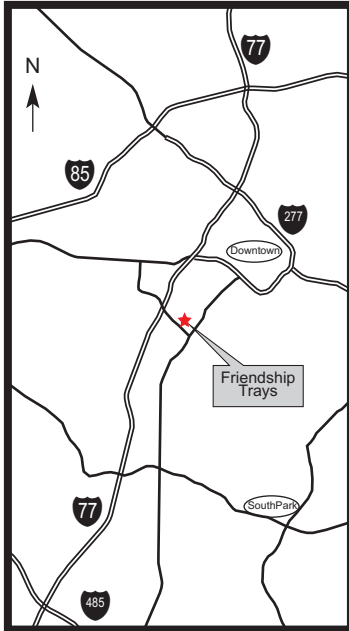

Find Your Way To Friendship Trays

2401A Distribution Street in South End near downtown Charlotte • 704-333-9229

From downtown: Take South Boulevard. Cross over East Boulevard. At Remount Road, turn right and cross the light rail line. Distribution Street is the second right after the rail line. Friendship Trays will be on your right.

From north: Exit I-77 at West Boulevard. At the bottom of the ramp, cross West Blvd. on to Barringer Drive. At Remount Road, turn left. On Remount, cross over I-77, then cross over South Tryon Street. Almost immediately turn left on Distribution St. Friendship Trays will be on your right.

From south: Exit I-77 at Remount Road. At top of ramp, turn right on Remount. Cross South Tryon Street, then almost immediately turn left on Distribution St. Friendship Trays will be on your right.