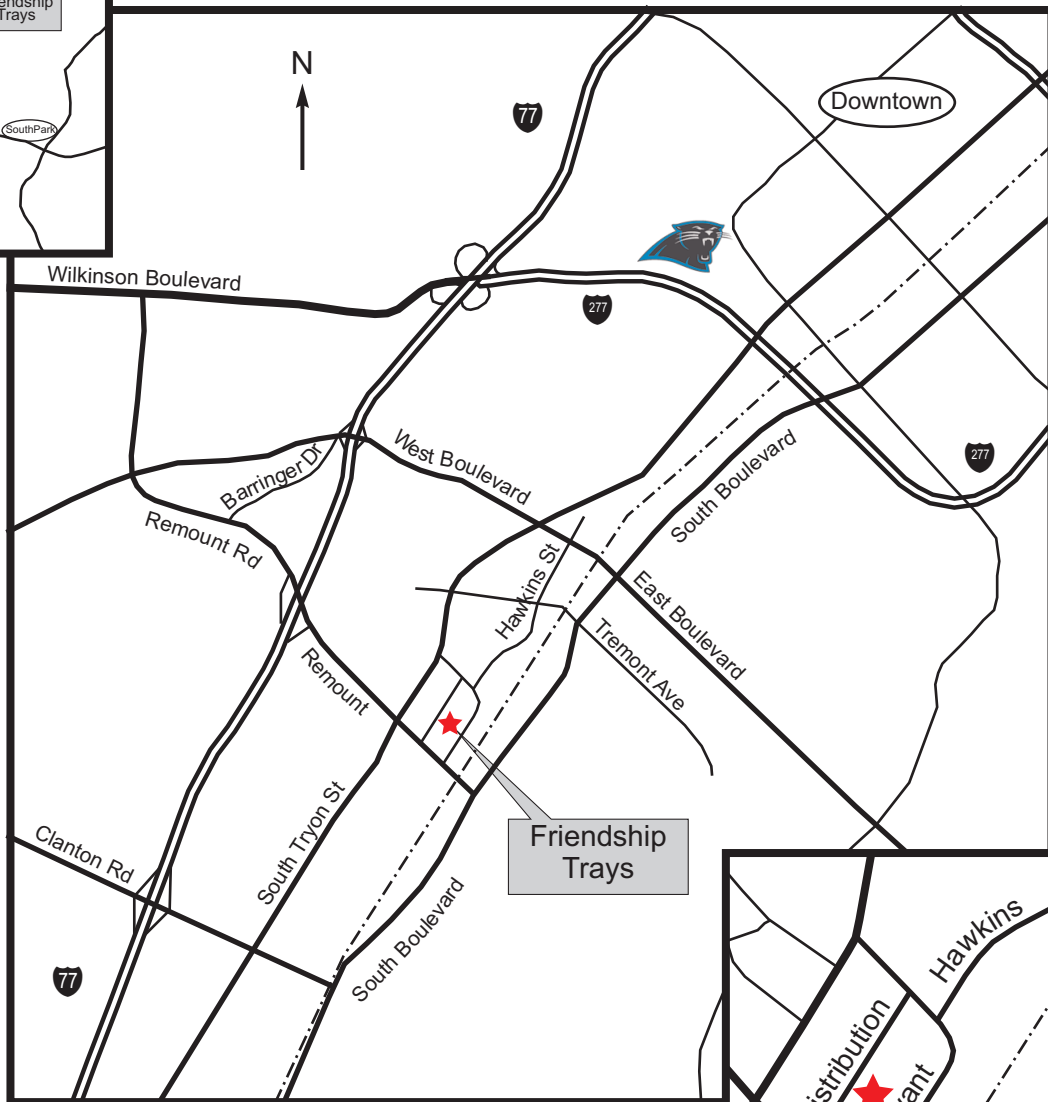

Find Your Way To Friendship Trays

2401A Distribution Street in South End near downtown Charlotte • 704-333-9229

From downtown: Take South Boulevard. Cross over East Boulevard. At Remount Road, turn right and cross the light rail line. Distribution Street is the second right after the rail line. Friendship Trays will be on your right.

From north: Exit I-77 at West Boulevard. At the bottom of the ramp, cross West Blvd. on to Barringer Drive. At Remount Road, turn left. On Remount, cross over I-77, then cross over South Tryon Street. Almost immediately turn left on Distribution St. Friendship Trays will be on your right.

From south: Exit I-77 at Remount Road. At top of ramp, turn right on Remount. Cross South Tryon Street, then almost immediately turn left on Distribution St. Friendship Trays will be on your right.